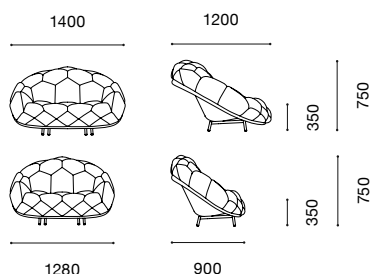

Type
Seating

Design

2009

Designer

Ronan & Erwan Bouroullec

The generously-proportioned Quilt seating series by the Bouroullec's is covered with honeycomb-like, plump upholstery in bright, stretch fabrics for an instant colour hit in both residential and contract settings.

Dimensions	Weight	Seat Height	Materials	Frame Metalwork
Armchair L1400mm x D1200mm x H750mm	35kg	H350mm	Powder-coated steel frame, glass reinforced polyester core, foam inserts, fixed non-removable upholstery cover, rubber feet	■ RAL 9011
Armchair L1280mm x D900mm x H750mm	25kg			

Upholstery Options	Composition	Colours	Flammability	Martindale
Crevin Moss	CAT1 100% polyester FR	16 colours	EN 1021 1/2	50,000
Kvadrat Nitto	CAT3 46% new wool 43% polyester FR 11% nylon	13 colours	EN 1021 1/2	100,000
Planum	CAT3 44% new wool 42% polyester 14% nylon	20 colours	EN 1021 1/2	100,000
Mosaic	CAT4 46% polyester filling 27% new wool 12% polyester 9% nylon	14 colours	EN 1021 1/2	100,000
Uniform Melange	CAT4 68% new wool 22% nylon 10% polyester 0% 2 mm foam	38 colours	EN 1021 1/2	100,000

Notes: for fabrics data sheet visit www.crevin.com / www.febrik.com

Packaging Dimensions - for EU Clients	Weight	Packaging Type	Care & Maintenance	Notes
Armchair L1350mm x D1200mm x H1080mm	67kg	Cardboard on pallet	Upholstery cover: dust can be removed by brushing with a garment brush. For stains consult professional upholstery cleaner. Powder-coated steel frame: the chair frame should first be dry dusted with a clean lint free cotton cloth. If wet cleaning is required then the item should be cleaned using a soft, slightly damp sponge with a mild detergent and water solution. It then must be immediately cleaned again with a soft dry cloth.	Stable, strong and durable, suitable for general contract use. Not usable for outdoor use. Avoid contact with heat sources. A minimum of 2 people is suggested for handling.
Armchair L1290mm x D1000mm x H1080mm	64kg	Cardboard on pallet		
Packaging Dimensions - for non EU Clients Armchair L1420 x D1250 x H800mm	110kg	Crate		
Armchair L1300 x D1000 x H800mm	107kg	Crate